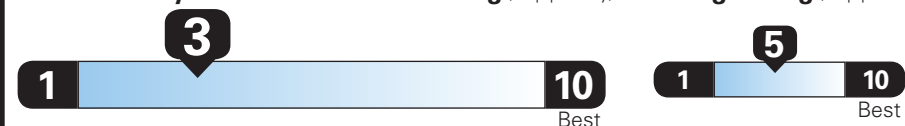

Fuel Economy

TAHOE 4WD
Standard SUVs range from 12 to 115 MPG. The best vehicle rates 146 MPGe.

16 MPG
combined city/hwy

14 MPG
city

18 MPG
highway

6.2 gallons per 100 miles

You spend **$11,000** more in fuel costs over 5 years compared to the average new vehicle.

Annual fuel cost **$3,900**

Fuel Economy & Greenhouse Gas Rating (tailpipe only) Smog Rating (tailpipe only)